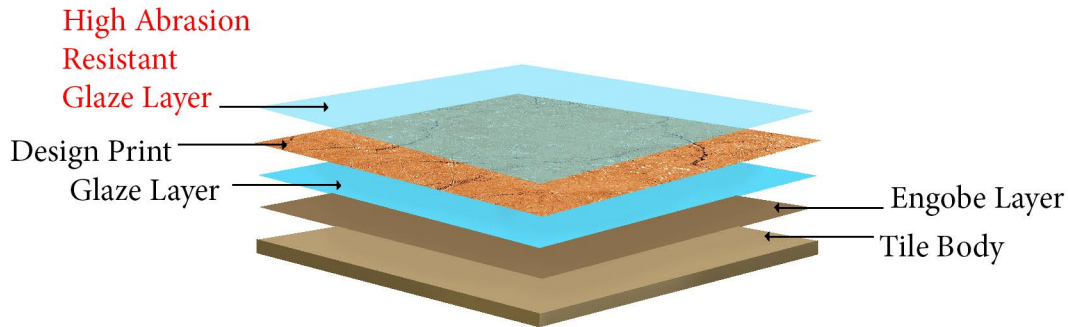

**DIGITAL
PORCELAIN
TILES**

PROTECT
SURFACE

100%
WATERPROOF

BENEFITS OF 9 MM + TILES

Stress-Resistant			High Tensile Strength
Antislip			Weather Resistant
Easy To Clean Due To The Lack Of Adhesives And Filler			Easy To Install Even Without Adhesives Or Filler
Frost And Fire - resistant			Removable And Reusable
Good Drainage, Facilitates The Flow Of Water And Rainfall, Eliminating Harmful Stagnation			Ideal For Paving Outdoor Installations, Including Raised Paving.
Easily Inspected And Functional, Allows Installation And Maintenance Of Cabling And Pipework.			Highly Resistant To Changes In Temperature

SP-BLACK

600X
600MM

SPECIAL
COLOR

SP-GREY

600X
600MM

MATT
PLAIN

25000